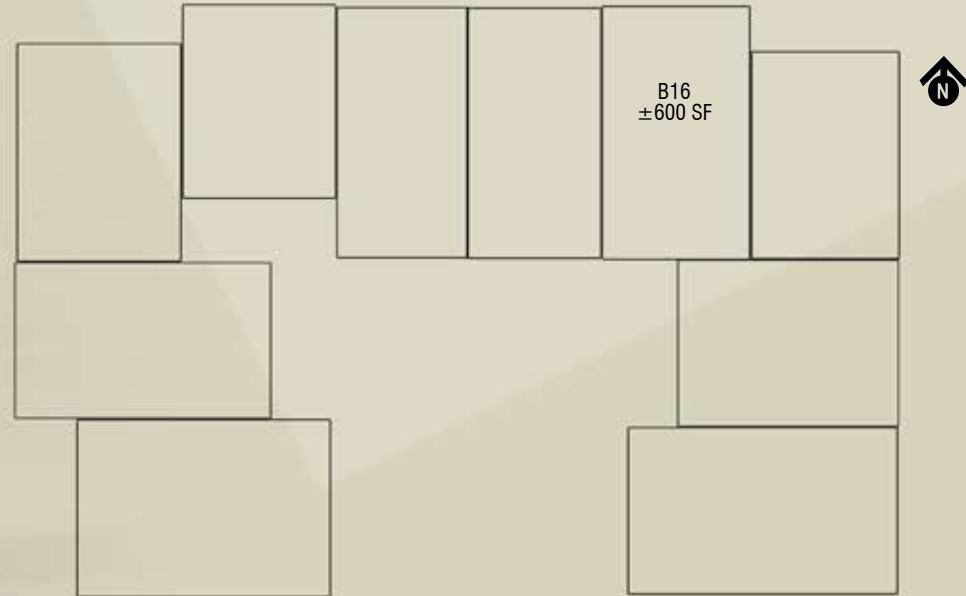

# ONE CAREFREE PLACE

NWC Bloody Basin Rd. & Sidewinder Rd. | Carefree, Arizona

**BUILDING B**

\*B16 floorplan not available